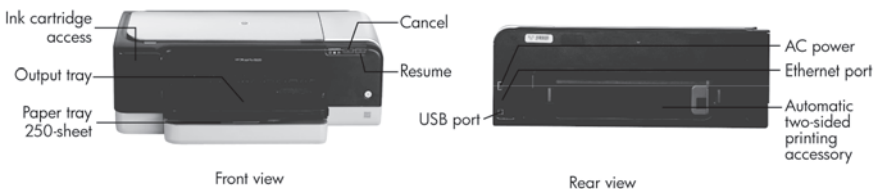

¹ Exact speed varies depending on the system configuration, software application and document complexity.

HP Officejet Pro K8600 series

K8600dn shown